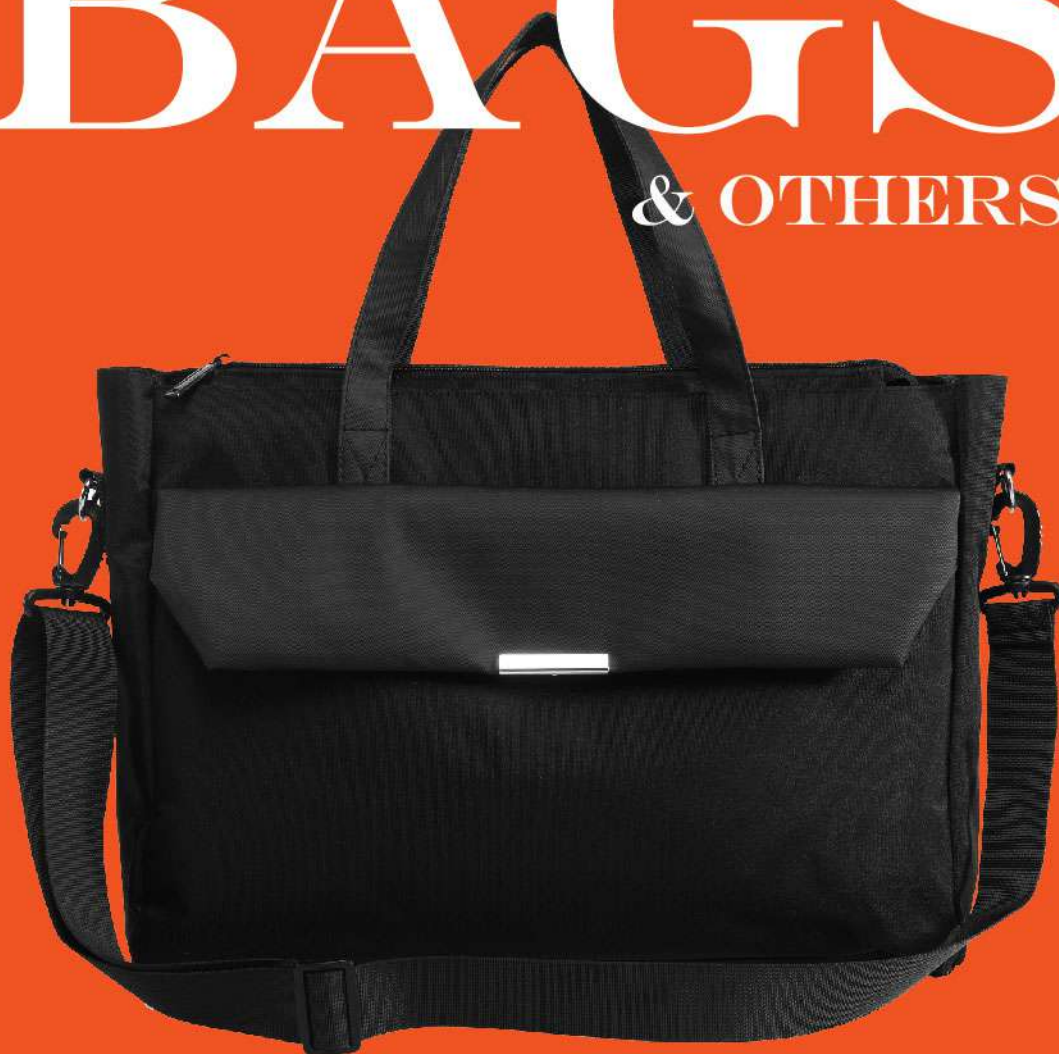

WE SELL

BAGS

& OTHERS

BLUE MOUNTAIN
KUALA LUMPUR

arctic hunter GOLDEN WOLF Chantria