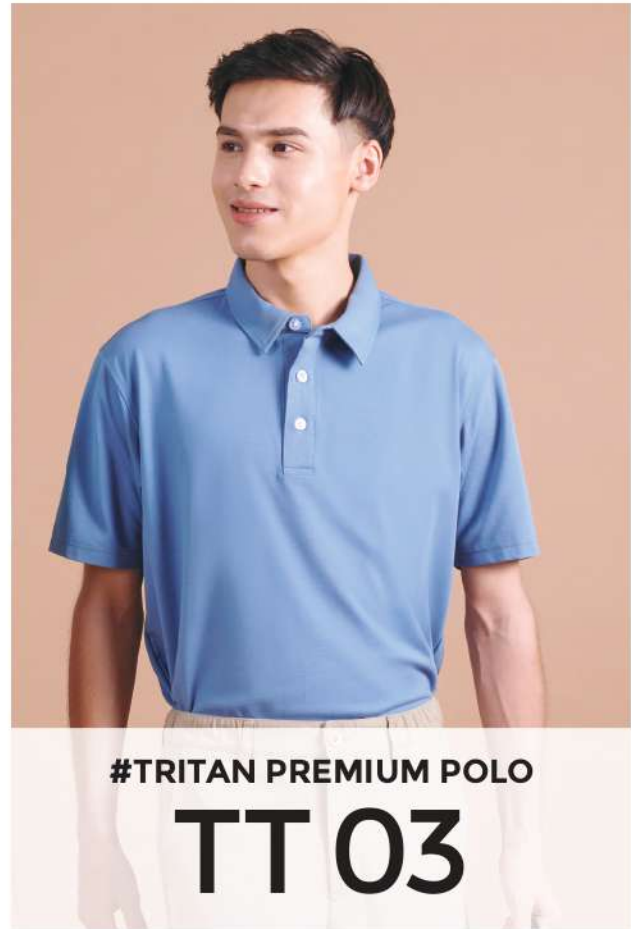

#TRITAN PREMIUM POLO

TT 03

Pg 10 - 11