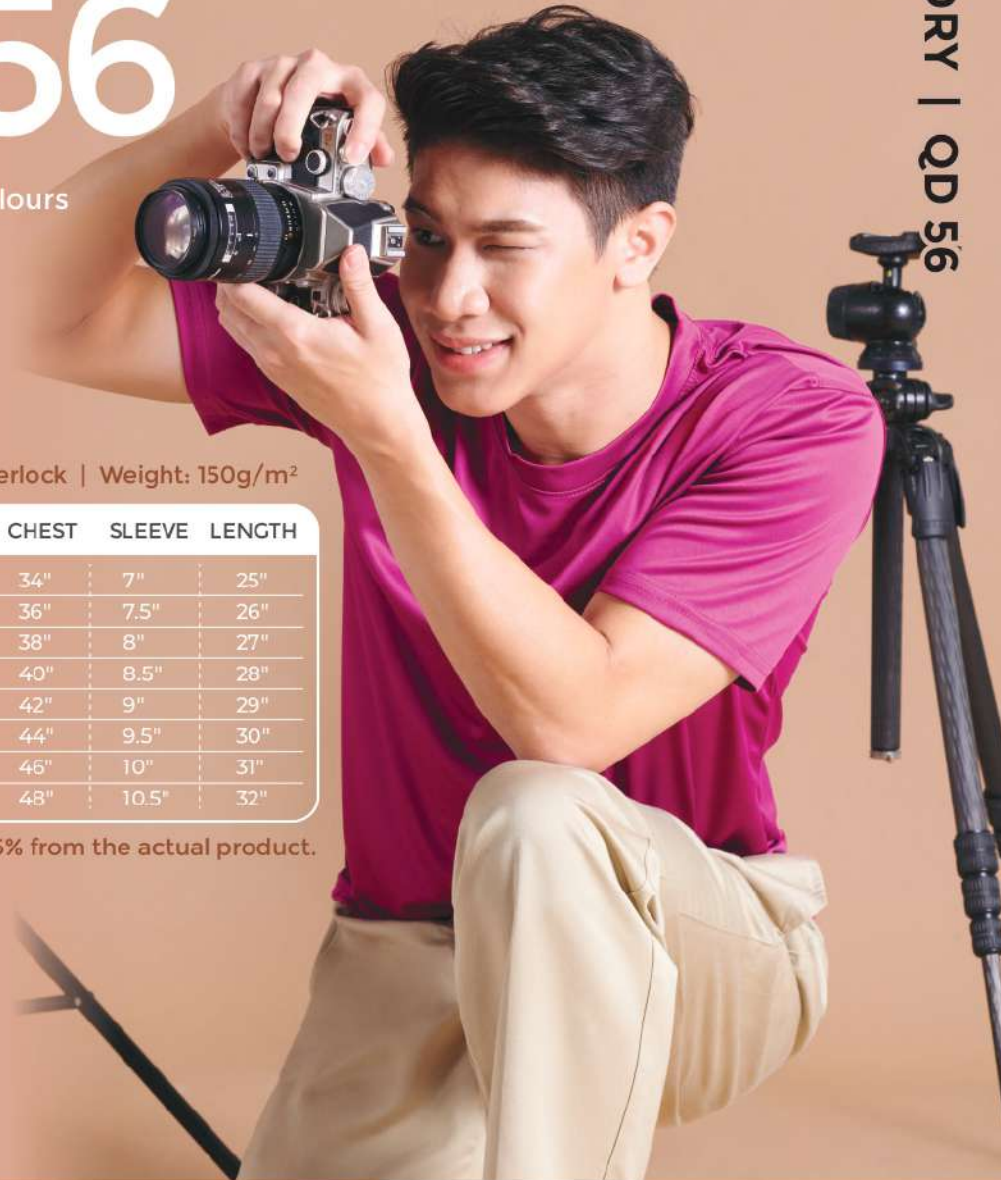

#UNISEX POLYESTER INTERLOCK
Short Sleeve T-Shirt

QD 56

Available in 12 Colours

100% Polyester Interlock | Weight: 150g/m²

antiodour

antibacterial

cool fit

eco-friendly dyed

SIZE	SHOULDER	CHEST	SLEEVE	LENGTH
2XS	15"	34"	7"	25"
XS	16"	36"	7.5"	26"
S	17"	38"	8"	27"
M	18"	40"	8.5"	28"
L	19"	42"	9"	29"
XL	20"	44"	9.5"	30"
2XL	21"	46"	10"	31"
3XL	22"	48"	10.5"	32"

Sizes may vary +/- 5% from the actual product.

Limited Sizes & Quantity Available