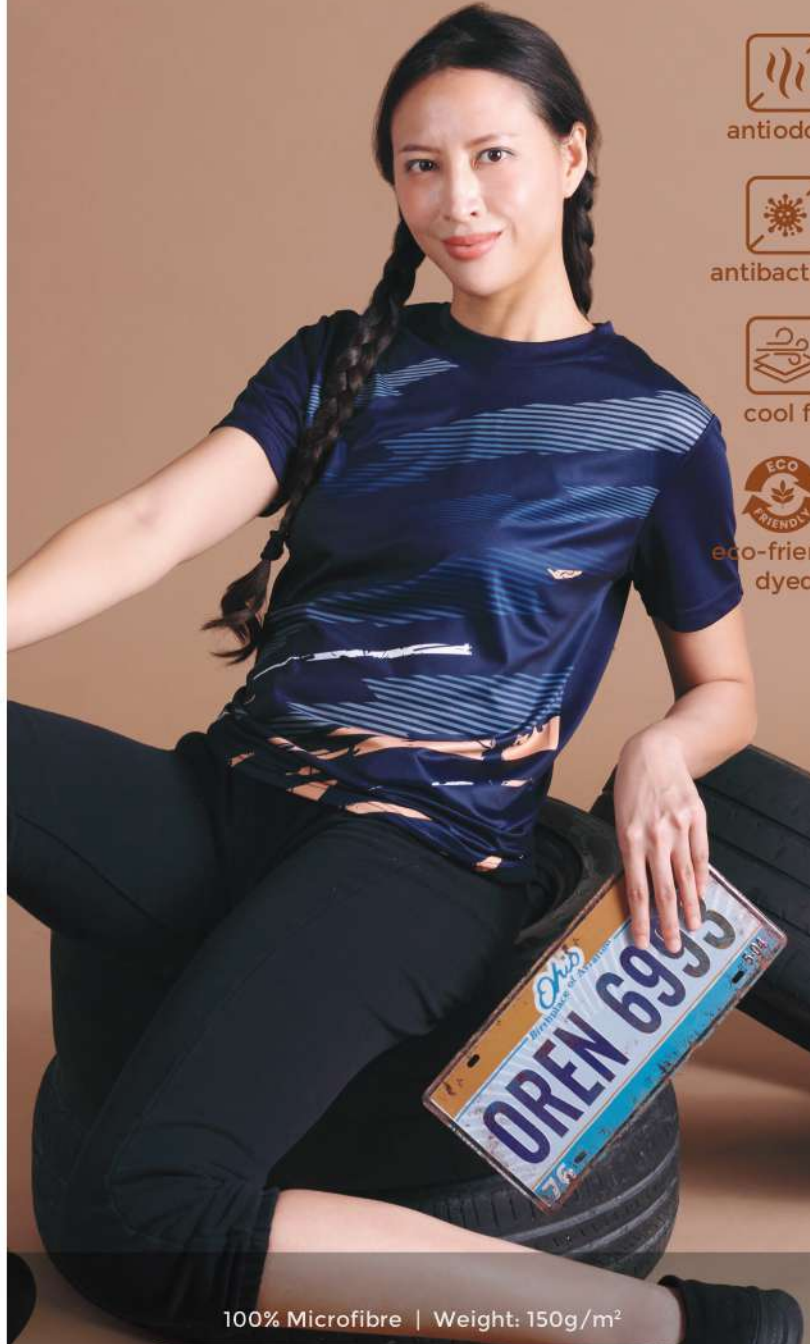

Available in 5 Colours

QD 7515
Forest Green

QD 7501
Navy

QD 7502
Black

QD 7505
Red

QD 7508
Royal

100% Microfibre | Weight: 150g/m²

| SIZE | SHOULDER | CHEST | SLEEVE | LENGTH |
|------|----------|-------|--------|--------|
| XS | 16" | 36" | 7.5" | 26" |
| S | 17" | 38" | 8" | 27" |
| M | 18" | 40" | 8.5" | 28" |
| L | 19" | 42" | 9" | 29" |
| XL | 20" | 44" | 9.5" | 30" |
| 2XL | 21" | 46" | 10" | 31" |
| 3XL | 22" | 48" | 10.5" | 32" |