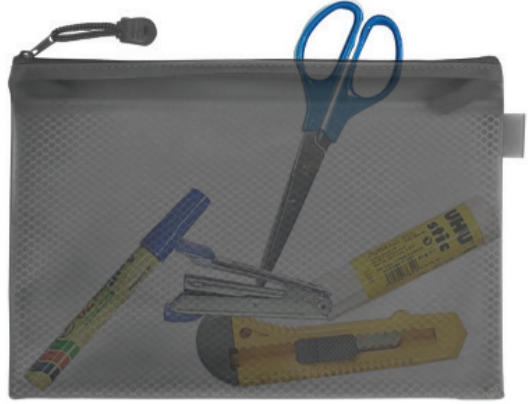

S71P PAL

Stationery Set (5in1)

Mechanical Pencil (0.5mm).Ball Pen (Blue & Red)
Yellow Highlighter.Eraser

S144 POPSTICKS

Stationery Set

SET A: Glue Pen, Gel Pen (Black Ink), Eternal Pencil
SET B: Glue Pen, Ball Pen (Blue Ink), Pen Cutter

S35 PENTA

Highlighter

EZ119 CARE
 Zip Organizer (M)
 260mm (L) x 190mm(H)

EZ163 CARE
 Zip Organizer (L)
 340mm(L) x 240mm(H)

EZ301
 PP Ziplock Organizer Bag (XL)
 345mm(L) x 245mm(H)

EZ465 OWN
 PVC Ziplock Organizer
 240mm(L) x 120mm(H)