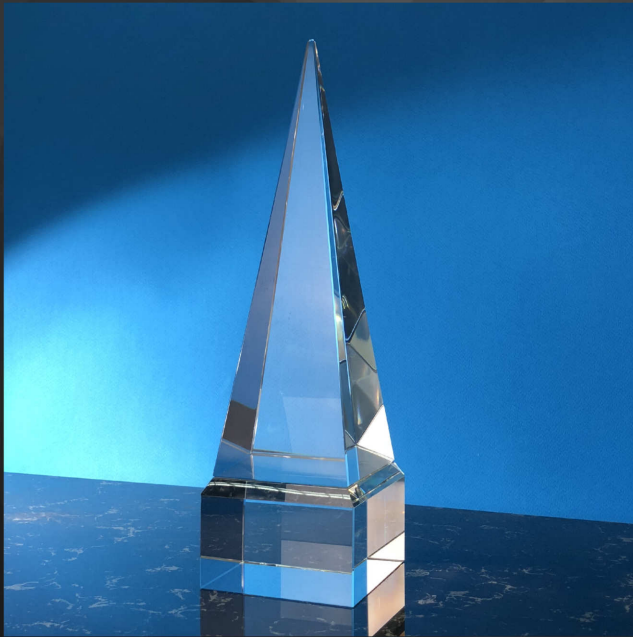

Exclusive Crystal Plaques & Trophy

9311

size

NEW

305mm (H) x 90mm (L) x 90mm (W)