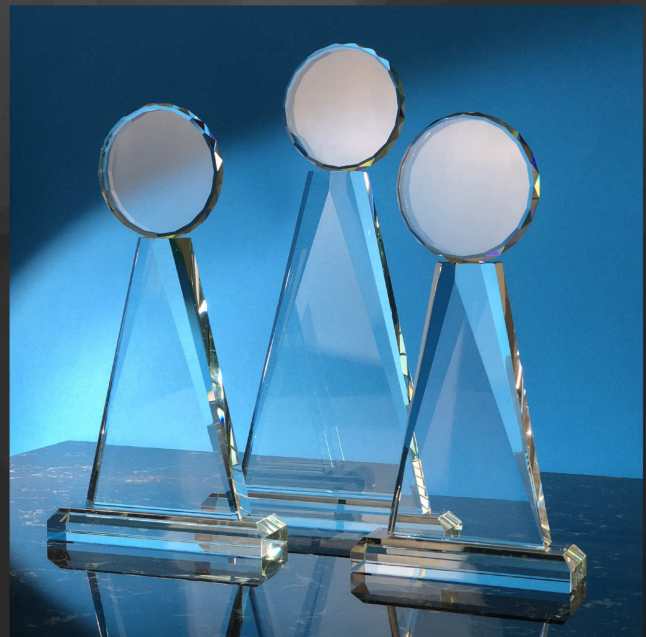

A - 330mm (H) x 110mm (L) x 110mm (W)

B - 300mm (H) x 110mm (L) x 110mm (W)

C - 260mm (H) x 110mm (L) x 110mm (W)

9321

size NEW

A - 300mm (H) x 160mm (L) x 40mm (W)

B - 265mm (H) x 140mm (L) x 40mm (W)

C - 250mm (H) x 120mm (L) x 40mm (W)