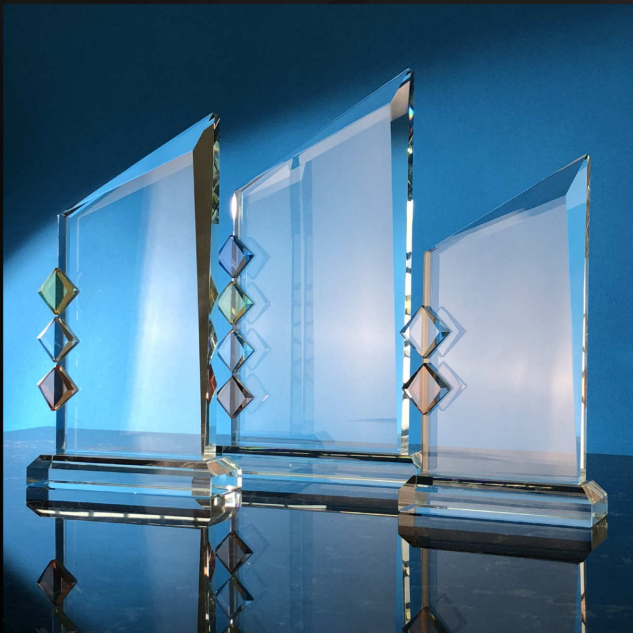

9298

size

NEW

A - 250mm (H) x 140mm (L) x 40mm (W)

B - 220mm (H) x 120mm (L) x 40mm (W)

C - 185mm (H) x 100mm (L) x 40mm (W)